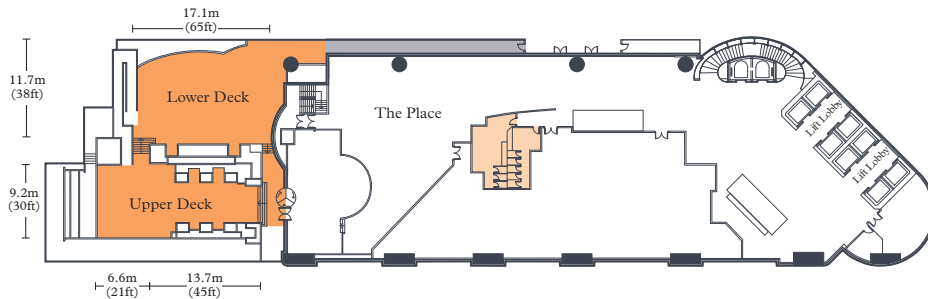

THE MEETING SPACES

Star Room (Level 42)

Shanghai & Shantung Rooms (Level 8)

The Ballroom (Level 7)

Michelin-starred Ming Court (Level 6)

The Garage Bar (Level L)

Function Space   Rest Rooms   Private Rest Room   Foyer Area   Pool Deck