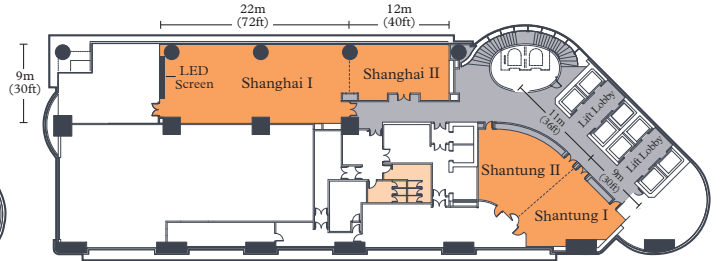

THE MEETING SPACES

Star Room (Level 42)

Shanghai & Shantung Rooms (Level 8)

The Ballroom (Level 7)

Michelin-starred Ming Court (Level 6)

The Garage Bar (Level L)

Function Space   Rest Rooms   Private Rest Room   Foyer Area   Pool Deck