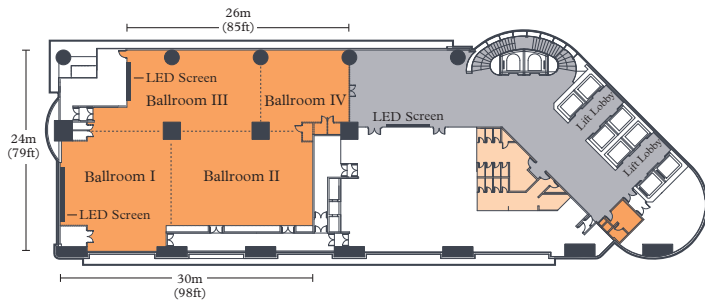

THE MEETING SPACES

Star Room (Level 42)

Shanghai & Shantung Rooms (Level 8)

The Ballroom (Level 7)

Michelin-starred Ming Court (Level 6)

The Garage Bar (Level L)

Function Space   Rest Rooms   Private Rest Room   Foyer Area   Pool Deck