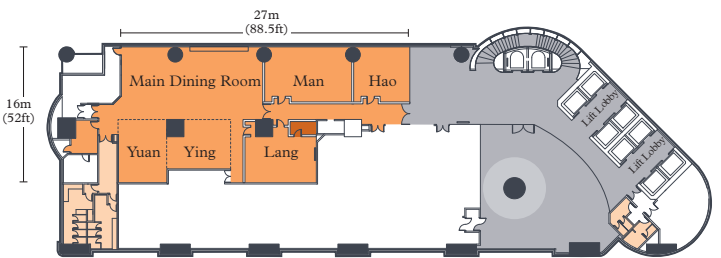

THE MEETING SPACES

Star Room (Level 42)

Shanghai & Shantung Rooms (Level 8)

The Ballroom (Level 7)

Michelin-starred Ming Court (Level 6)

The Garage Bar (Level L)

Function Space   Rest Rooms   Private Rest Room   Foyer Area   Pool Deck